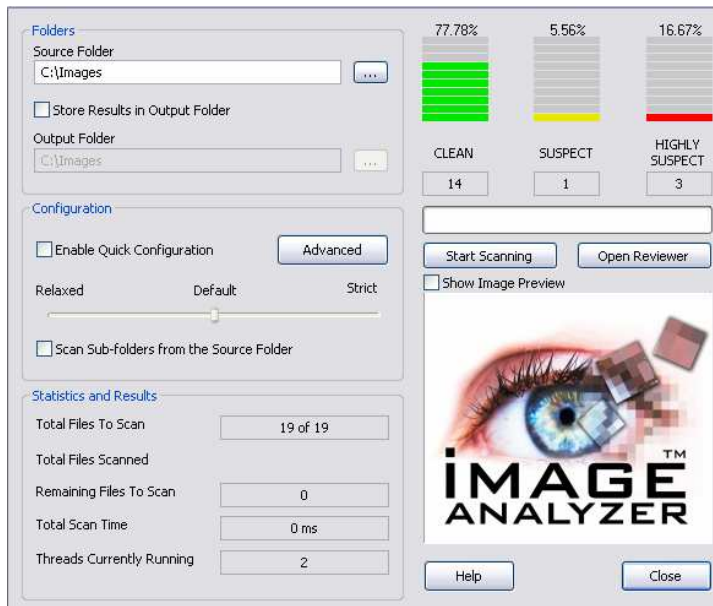

# Image Analyzer™

## Evaluation Tool

Image Analyzer can be simply evaluated using the Image Analyzer Evaluation Tool. The Windows based application allows prospects to test the products accuracy on their on data set without any development or integration work.

The GUI interface allows evaluator to select a source folder contain data and initiate a scan. The application will classify all the images in the source folder producing a detailed report on each image. The advance button allows the engine parameters and thresholds to be toggled for aggressive or relax scanning.

### The Technology

Image Analyzer is an engine that scans the composition of images to determine attributes that indicate the image may be of a pornographic nature. It uses sophisticated analytical processes consisting of thousands of algorithms. These include 11 different detection methods to provide enough information to reliably distinguish between pornographic and non pornographic images.