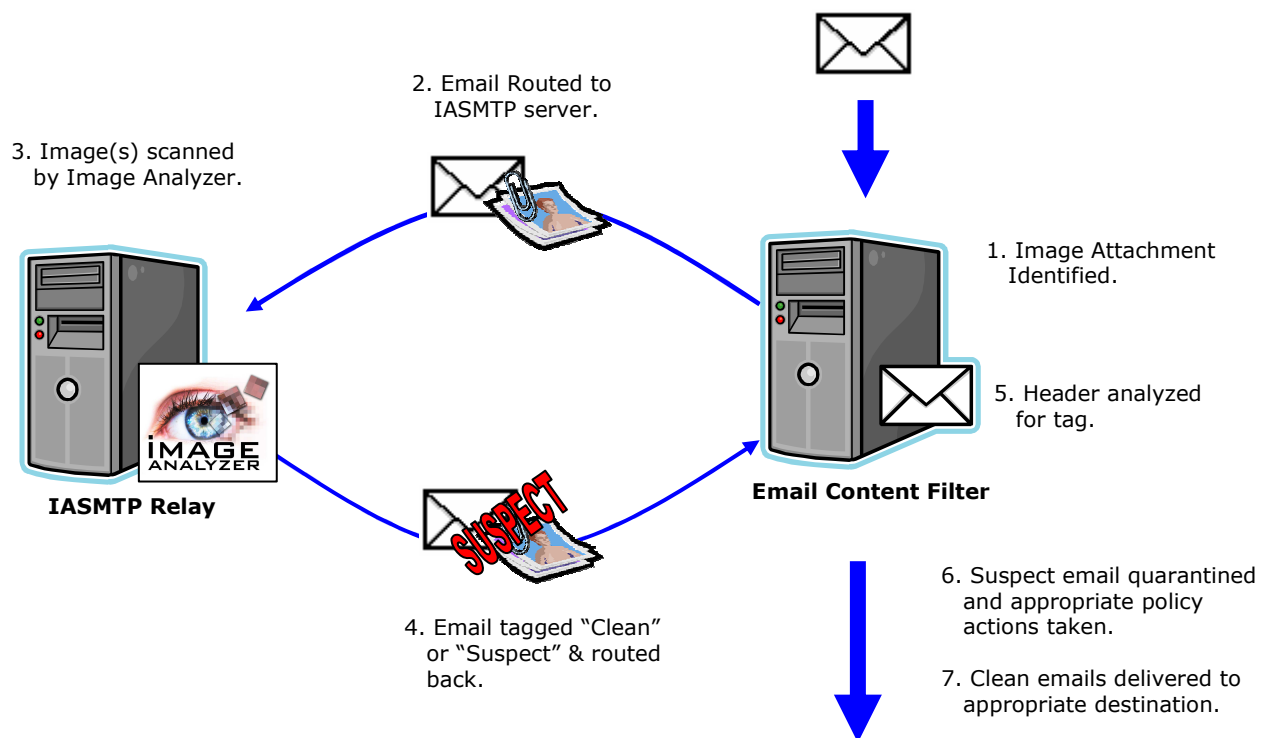

Contact Us

UK Head Office
Image Analyser Ltd
St Mary's Court, The Broadway
Amersham, HP7 0UT
United Kingdom
Ph: +44 870 041 1166
Fax: +44 870 041 1188
Web: www.image-analyzer.com