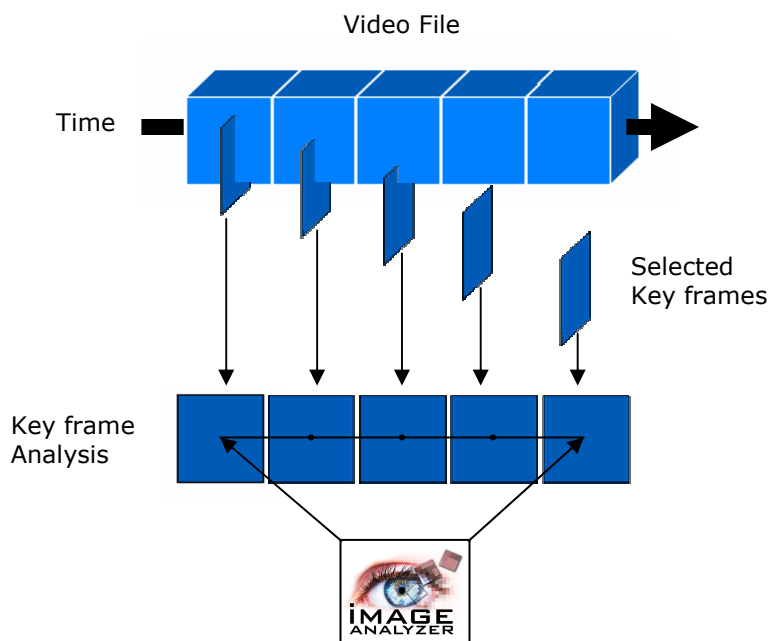

Image Analyzer™

Video Scanner

Image Analyzer Video Scanner

Pornographic videos are becoming more prevalent on the web as high speed Internet connections allow high resolution video streaming.

Image Analyzer recognizes the issue of pornographic content goes beyond just still images and therefore have developed a video scanner.

Video is composed of a sequence of still images or frames, that are continuously changing at a speed of 25 frames per second. The Image Analyzer Video Scanner identifies and extracts key frames from video files for analysis by the Image Analyzer Engine. The results from each key frame are then collated to determine if the video contains pornographic content.

The module supports most video formats, codecs licenses must be obtained by the OEM integrator.

Key Frame Analysis

The Technology

Image Analyzer is an engine that scans the composition of images to determine attributes that indicate the image may be of a pornographic nature. It uses sophisticated analytical processes consisting of thousands of algorithms. These include 11 different detection methods to provide enough information to reliably distinguish between pornographic and non pornographic images.

Features & Benefits

- Utilize Image Analyzer's revolutionary pornographic image scanner
- High speed key frame scanning of video footage
- Support multiple third party codec's
- Scans large quantities of static state video file formats
- Identifies suspect content in video files
- Adjustable image scanning thresholds